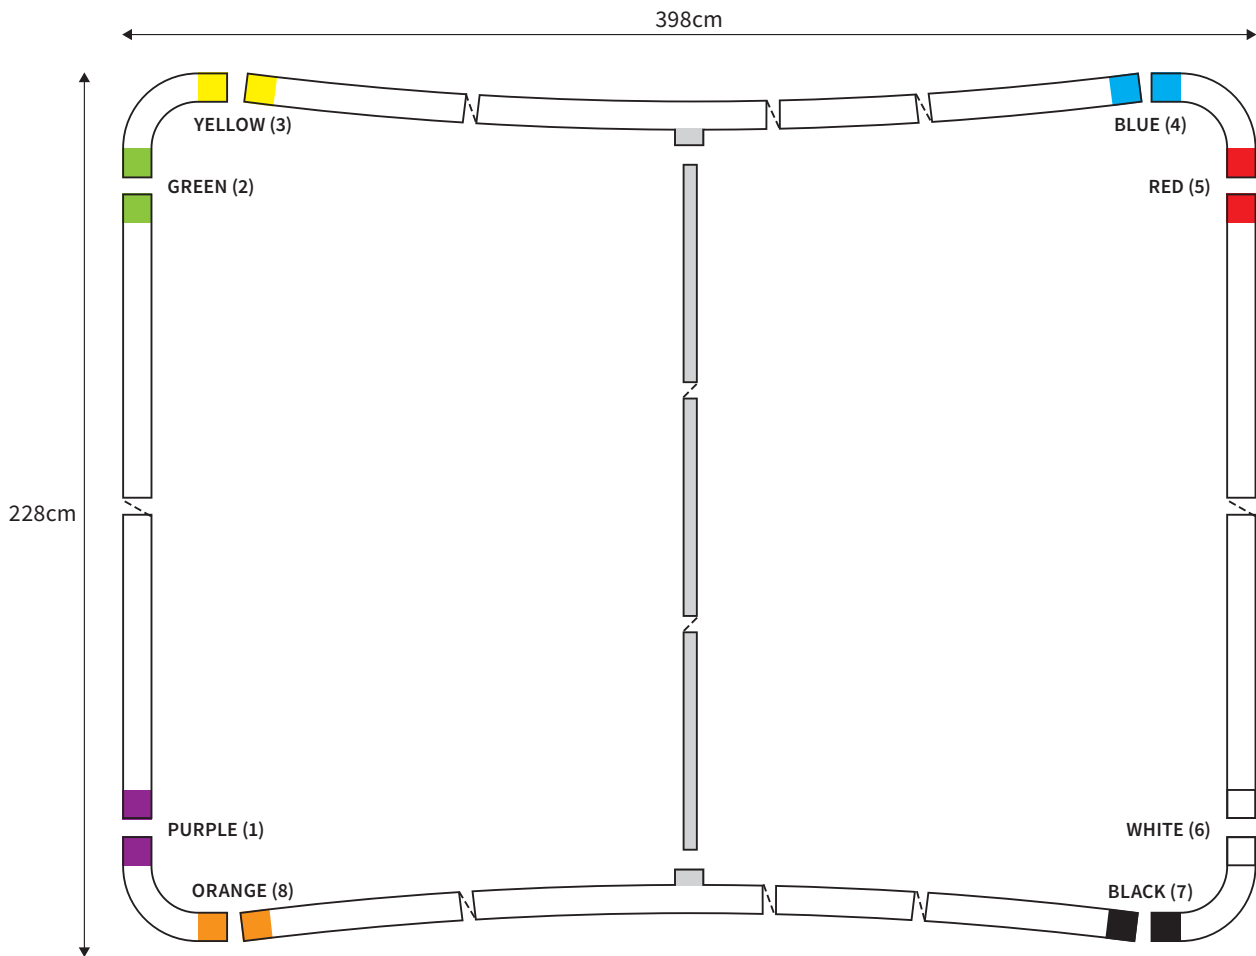

MANUAL

SHAPE CURVED
WIDTH 398cm
HEIGHT 228cm

PARTS LIST					
	4x	CORNER		2x	TUBE VERTICAL (ø 34mm)
	2x	TUBE HORIZONTAL (ø 34mm)		1x	TUBE SUPPORT (ø 24mm)